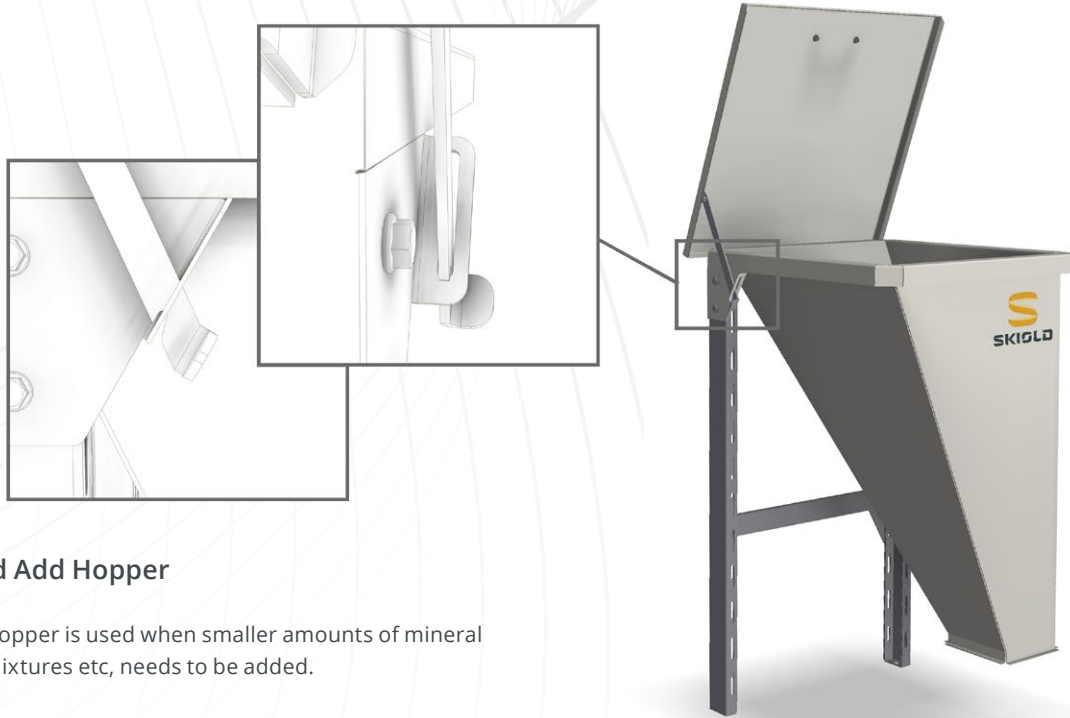

### SKIOLD HAND ADD HOPPERS

All-round use for powder and granulated material

Versatile and flexible

Adjustable legs

Painted steel construction

Multiple combination options with transport equipment

Q16 or Q20 connections

## Hand Add Hopper

This hopper is used when smaller amounts of mineral and mixtures etc, needs to be added.

The hopper is manually operated alongside with a table scale and a touch screen. To weigh and register the dosed material.

The lid has a bracket that prevents the lid to open all the way and is used as a lid stand as well.